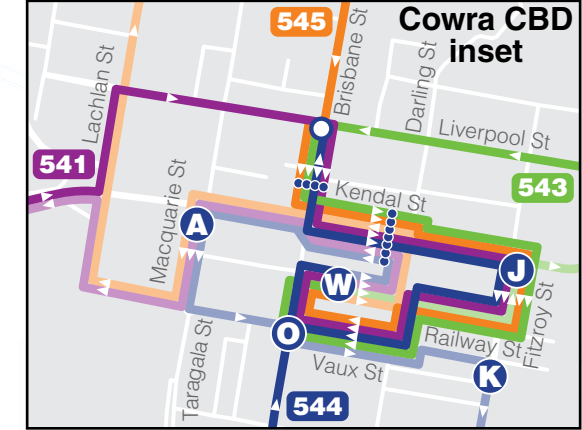

Explanations

- H Service operates on school holidays only.
- 🚐 Routes so marked will generally be serviced by a vehicle which can be fully wheelchair accessible by booking on 02 6342 1021. Periodic maintenance may affect availability.

Services do not operate on Saturday, Sunday or Public Holidays

www.cowrabus.com.au
02 6342 1021

1. **Legend**
2. Bus Route
   - 🏥 Hospital
   - 🎓 School
   - 🛒 Shopping Centre

Hail & Ride

All bus services operate Hail & Ride. Please stand in a safe place for the bus to stop and signal the driver as the bus approaches. To exit the bus please tell the driver when you board where you would like to alight, and the driver will stop as close as possible to your desired location.

Welcome Aboard

This timetable details the various bus services operated by Cowra Bus Service in the Cowra town area.

Our reliable bus services will enable you to go shopping, to work, to school or to social events, quickly and comfortably.

How to use this timetable

1. Using the route map provided find the two timing points you are located between.
2. Locate these two timing points on the timetable.
3. Your bus is scheduled to arrive between the times shown for these points. For example, if your bus stop is situated between timing points A and B on the map, then the bus is scheduled to arrive between the time listed for A and the time listed for B.

School Services

Limited school bus services are shown on this timetable. For more information please visit our website www.cowrabus.com.au

Fares and concession travel

Passes must be produced for concession discounts or free travel each time a ticket is purchased. Passengers 16 years and over are required to pay full fare unless travelling to and from school, or upon presenting a valid school pass or other valid ID.

Tickets are issued for all fares paid. Please retain tickets until the end of the trip to avoid being asked to pay another fare by an inspector. Where possible tender the correct fare.

If you have any questions regarding timetables, lost property, a complaint or compliment, please contact us at info@cowrabus.com.au

Cowra Bus Service
PO Box 900 COWRA NSW 2794
Phone: 02 6342 1021 | Fax: 02 6342 4597
Email: info@cowrabus.com.au
Website: www.cowrabus.com.au
www.facebook.com/CowraBusService