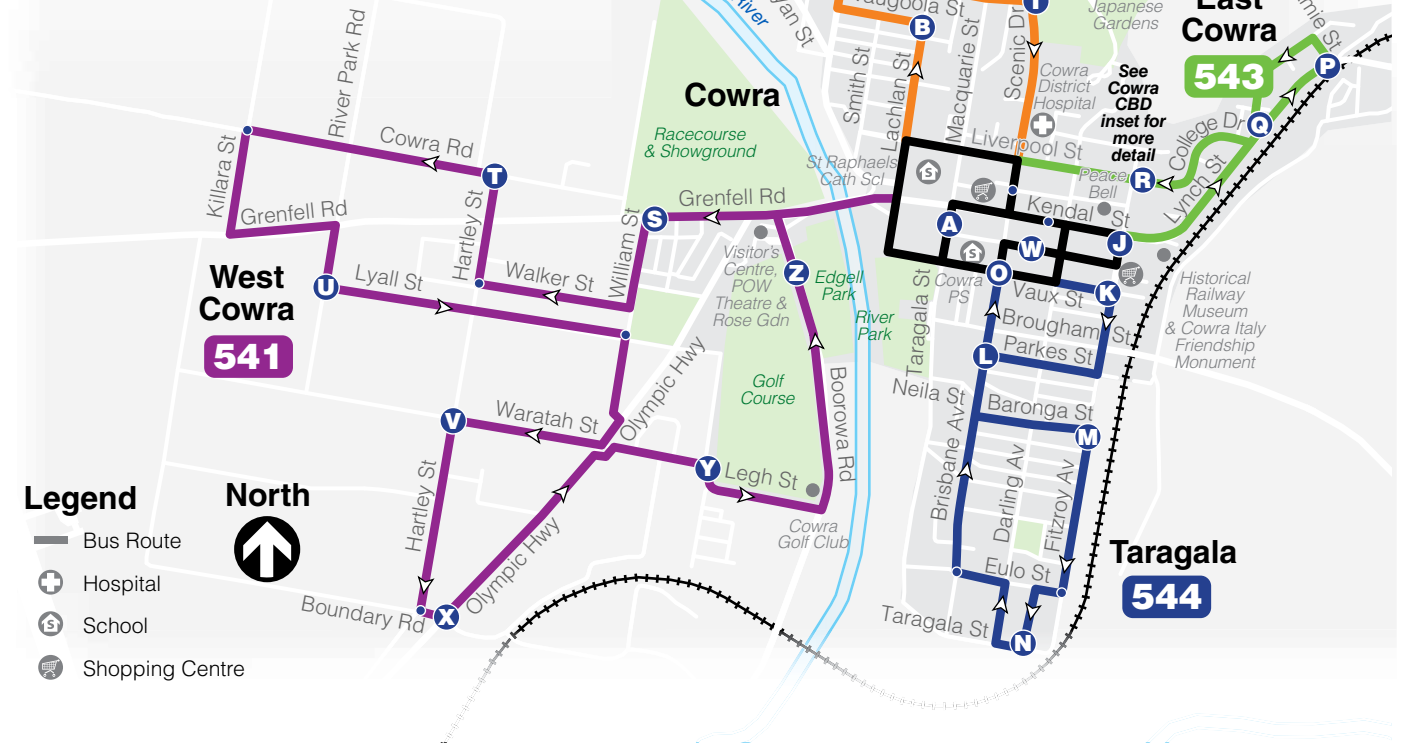

Explanations

- H Service operates on school holidays only.
- 🚐 Routes so marked will generally be serviced by a vehicle which can be fully wheelchair accessible by booking on 02 6342 1021. Periodic maintenance may affect availability.

Services do not operate on Saturday, Sunday or Public Holidays

www.cowrabus.com.au
02 6342 1021

1. **Legend**
2. Bus Route
   - 🏥 Hospital
   - 🎓 School
   - 🛒 Shopping Centre

Hail & Ride

All bus services operate Hail & Ride. Please stand in a safe place for the bus to stop and signal the driver as the bus approaches. To exit the bus please tell the driver when you board where you would like to alight, and the driver will stop as close as possible to your desired location.

Welcome Aboard

This timetable details the various bus services operated by Cowra Bus Service in the Cowra town area.

Our reliable bus services will enable you to go shopping, to work, to school or to social events, quickly and comfortably.

How to use this timetable

1. Using the route map provided find the two timing points you are located between.
2. Locate these two timing points on the timetable.
3. Your bus is scheduled to arrive between the times shown for these points. For example, if your bus stop is situated between timing points A and B on the map, then the bus is scheduled to arrive between the time listed for A and the time listed for B.

School Services

Limited school bus services are shown on this timetable. For more information please visit our website www.cowrabus.com.au

Fares and concession travel

Passes must be produced for concession discounts or free travel each time a ticket is purchased. Passengers 16 years and over are required to pay full fare unless travelling to and from school, or upon presenting a valid school pass or other valid ID.

Tickets are issued for all fares paid. Please retain tickets until the end of the trip to avoid being asked to pay another fare by an inspector. Where possible tender the correct fare.

If you have any questions regarding timetables, lost property, a complaint or compliment, please contact us at info@cowrabus.com.au

Cowra Bus Service
PO Box 900 COWRA NSW 2794
Phone: 02 6342 1021 | Fax: 02 6342 4597
Email: info@cowrabus.com.au
Website: www.cowrabus.com.au
www.facebook.com/CowraBusService