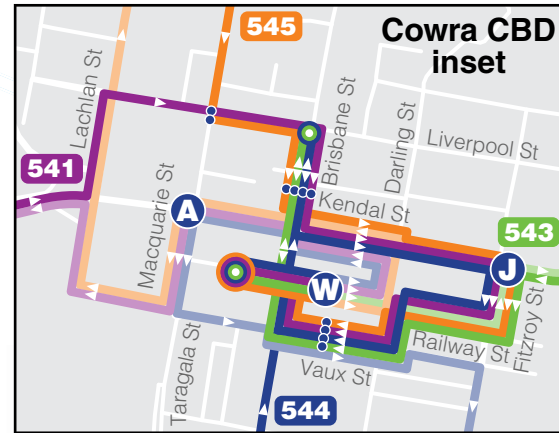

Cowra Bus Service

www.cowrabus.com.au
02 6342 1021

Hail & Ride

All bus services operate Hail & Ride. Please stand in a safe place for the bus to stop and signal the driver as the bus approaches. To exit the bus please tell the driver when you board where you would like to alight, and the driver will stop as close as possible to your desired location.

Legend

- Bus Route
- Hospital
- School
- Shopping Centre

North

Welcome Aboard

This timetable details the various bus services operated by Cowra Bus Service in the Cowra town area.

Our reliable bus services will enable you to go shopping, to work, to school or to social events, quickly and comfortably.

How to use this timetable

1. Using the route map provided find the two timing points you are located between.
2. Locate these two timing points on the timetable.
3. Your bus is scheduled to arrive between the times shown for these points. For example, if your bus stop is situated between timing points **A** and **B** on the map, then the bus is scheduled to arrive between the time listed for **A** and the time listed for **B**.

School Services

Limited school bus services are shown on this timetable. For more information please visit our website www.cowrabus.com.au

Fares and concession travel

Passes must be produced for concession discounts or free travel each time a ticket is purchased. Passengers 16 years and over are required to pay full fare unless travelling to and from school, or upon presenting a valid school pass or other valid ID.

Tickets are issued for all fares paid. Please retain tickets until the end of the trip to avoid being asked to pay another fare by an inspector. Where possible tender the correct fare.

If you have any questions regarding timetables, lost property, a complaint or compliment, please contact us at info@cowrabus.com.au

Cowra Bus Service

Cowra Bus Service
PO Box 900 COWRA NSW 2794
Phone: 02 6342 1021 | Fax: 02 6342 4597
Email: info@cowrabus.com.au
Website: www.cowrabus.com.au
 www.facebook.com/CowraBusService