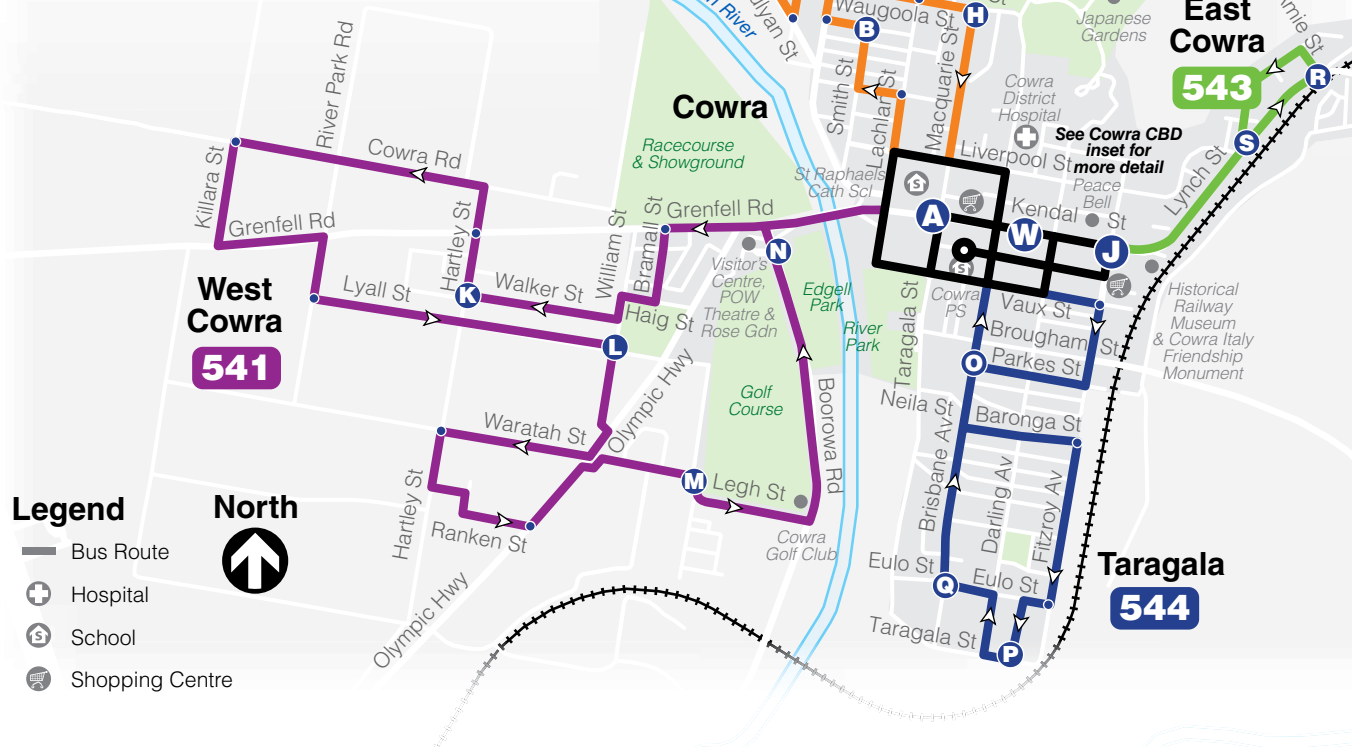

Cowra Bus Service

www.cowrabus.com.au
02 6342 1021

Hail & Ride

All bus services operate Hail & Ride. Please stand in a safe place for the bus to stop and signal the driver as the bus approaches. To exit the bus please tell the driver when you board where you would like to alight, and the driver will stop as close as possible to your desired location.

Legend

- Bus Route
- Hospital
- School
- Shopping Centre

North

Welcome Aboard

This timetable details the various bus services operated by Cowra Bus Service in the Cowra town area.

Our reliable bus services will enable you to go shopping, to work, to school or to social events, quickly and comfortably.

How to use this timetable

1. Using the route map provided find the two timing points you are located between.
2. Locate these two timing points on the timetable.
3. Your bus is scheduled to arrive between the times shown for these points. For example, if your bus stop is situated between timing points **A** and **B** on the map, then the bus is scheduled to arrive between the time listed for **A** and the time listed for **B**.

School Services

Limited school bus services are shown on this timetable. For more information please visit our website www.cowrabus.com.au

Fares and concession travel

Passes must be produced for concession discounts or free travel each time a ticket is purchased. Passengers 16 years and over are required to pay full fare unless travelling to and from school, or upon presenting a valid school pass or other valid ID.

Tickets are issued for all fares paid. Please retain tickets until the end of the trip to avoid being asked to pay another fare by an inspector. Where possible tender the correct fare.

If you have any questions regarding timetables, lost property, a complaint or compliment, please contact us at info@cowrabus.com.au

Cowra Bus Service

Cowra Bus Service
PO Box 900 COWRA NSW 2794
Phone: 02 6342 1021 | Fax: 02 6342 4597
Email: info@cowrabus.com.au
Website: www.cowrabus.com.au
 www.facebook.com/CowraBusService