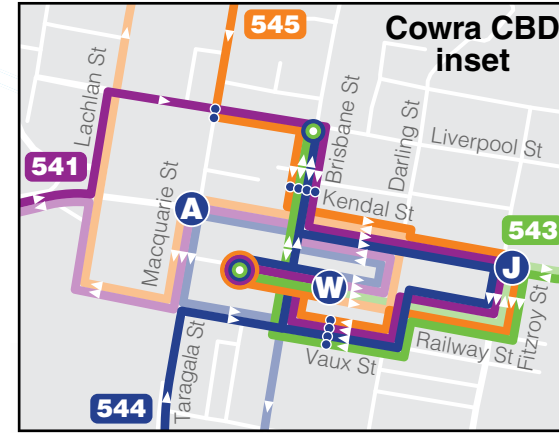

Cowra Bus Service

www.cowrabus.com.au
02 6342 1021

Hail & Ride

All bus services operate Hail & Ride. Please stand in a safe place for the bus to stop and signal the driver as the bus approaches. To exit the bus please tell the driver when you board where you would like to alight, and the driver will stop as close as possible to your desired location.

Welcome Aboard

This timetable details the various bus services operated by Cowra Bus Service in the Cowra town area.

Our reliable bus services will enable you to go shopping, to work, to school or to social events, quickly and comfortably.

How to use this timetable

1. Using the route map provided find the two timing points you are located between.
2. Locate these two timing points on the timetable.
3. Your bus is scheduled to arrive between the times shown for these points. For example, if your bus stop is situated between timing points **A** and **B** on the map, then the bus is scheduled to arrive between the time listed for **A** and the time listed for **B**.

School Services

Limited school bus services are shown on this timetable. For more information please visit our website www.cowrabus.com.au

Fares and concession travel

Passes must be produced for concession discounts or free travel each time a ticket is purchased. Passengers 16 years and over are required to pay full fare unless travelling to and from school, or upon presenting a valid school pass or other valid ID.

Tickets are issued for all fares paid. Please retain tickets until the end of the trip to avoid being asked to pay another fare by an inspector. Where possible tender the correct fare.

If you have any questions regarding timetables, lost property, a complaint or compliment, please contact us at info@cowrabus.com.au

Cowra Bus Service

Cowra Bus Service and Cowra Travel Pty Ltd 2TA5695
PO Box 900 COWRA NSW 2794
Phone: 02 6342 1021 | Fax: 02 6342 4597
Email: info@cowrabus.com.au
Website: www.cowrabus.com.au
www.facebook.com/CowraBusService