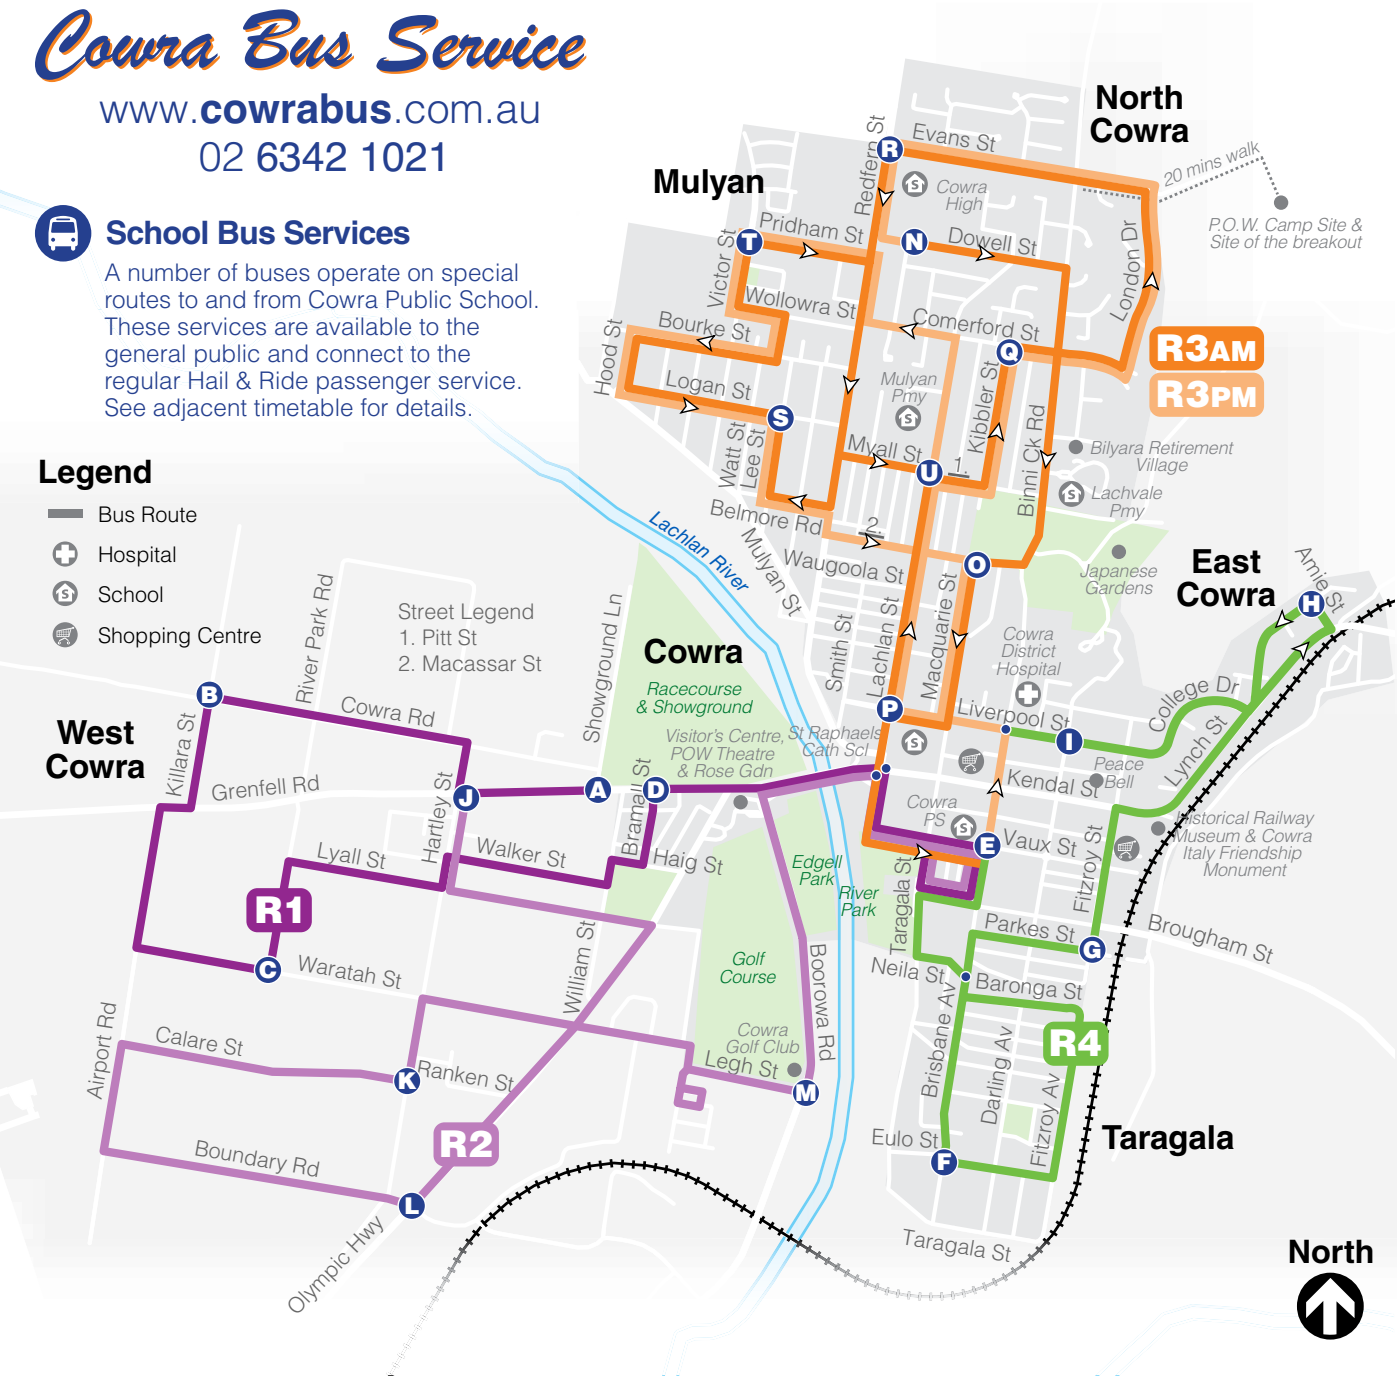

Legend

- Bus Route
 - Hospital
 - School
 - Shopping Centre
- Street Legend
1. Pitt St
2. Macassar St

R1 West Cowra

Monday to Friday

map ref	am	pm
A Grenfell Rd & Showground Ln	8.40
B Killara St & Cowra Rd	8.43
C River Park Rd & Waratah St	8.48
D Grenfell Rd & Bramall St	8.54
E Cowra Public School	T8.58	3.15
Lachlan St & Grenfell Rd	3.28
D Grenfell Rd & Bramall St	3.34
C River Park Rd & Waratah St	3.45
B Killara St & Cowra Rd	3.49
A Grenfell Rd & Showground Ln	3.52

R2 West Cowra

Monday to Friday

map ref	am	pm
J Hartley St & Grenfell Rd	8.37
K Calare & Hartley Sts	8.43
L Boundary Rd & Olympic Hwy	8.48
M Legh St & Boorowra Rd	8.52
E Cowra Public School	T8.55	3.15
Lachlan St & Grenfell Rd	3.28
M Legh St & Boorowra Rd	3.34
L Boundary Rd & Olympic Hwy	3.36
K Calare & Hartley Sts	3.41
J Hartley St & Grenfell Rd	3.47

Routes R1/R2/R3/R4

R3 - AM Service Mulyan & North Cowra

Monday to Friday

map ref	am
N Wahroonga & Dowell Sts	8.28
O Macassar & Macquarie Sts	8.33
P Liverpool & Lachlan Sts	8.34
Q Commerford & Kibbler Sts	8.37
R Redfern & Evans Sts	8.41
S Logan & Lee Sts	8.45
T Victor & Pridham Sts	8.51
U Pitt & Lachlan Sts	8.55
E Cowra Public School	T9.00

How to use this timetable

- Using the route map provided find the two timing points you are located between.
- Locate these two timing points on the timetable.
- Your bus is scheduled to arrive between the times shown for these points. For example, if your bus stop is situated between timing points **A** and **B** on the map, then the bus is scheduled to arrive between the time listed for **A** and the time listed for **B**.