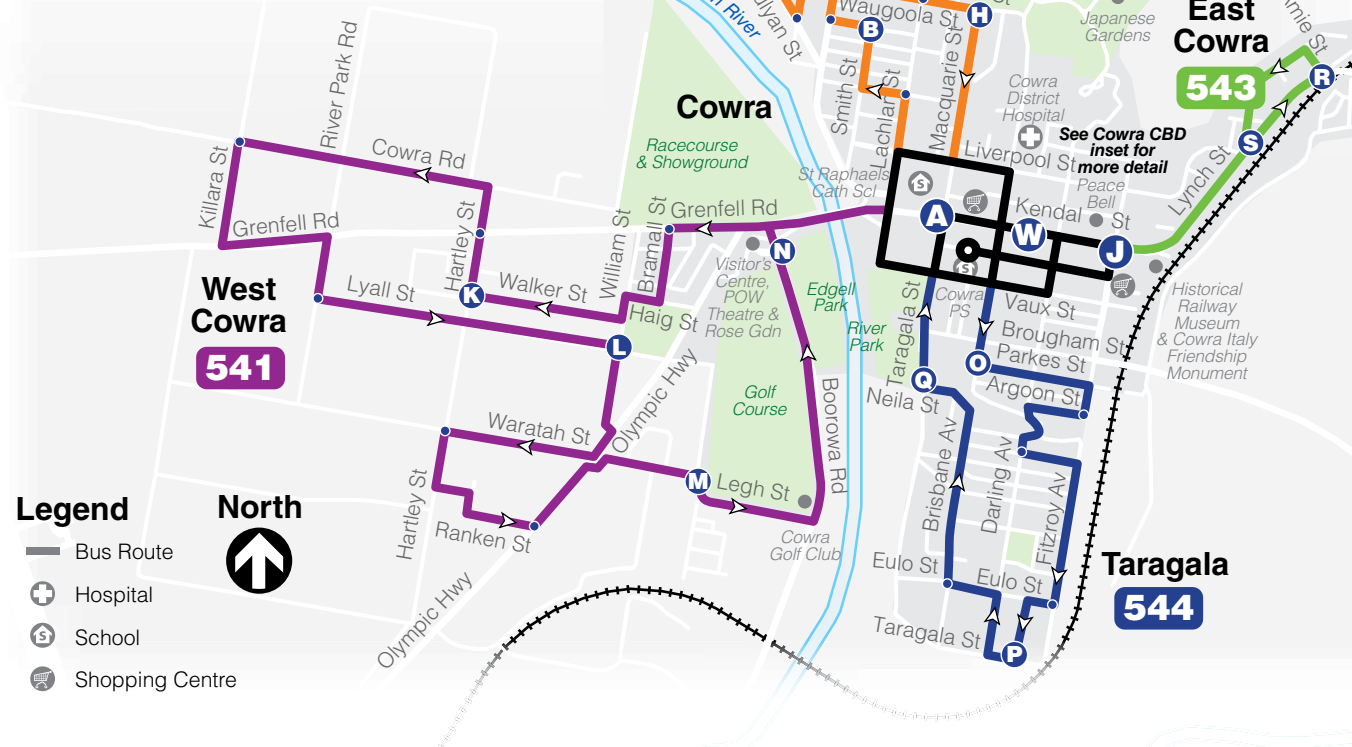

Cowra Bus Service

www.cowrabus.com.au
02 6342 1021

Hail & Ride

All bus services operate Hail & Ride. Please stand in a safe place for the bus to stop and signal the driver as the bus approaches. To exit the bus please tell the driver when you board where you would like to alight, and the driver will stop as close as possible to your desired location.

Welcome Aboard

This timetable details the various bus services operated by Cowra Bus Service in the Cowra town area.

Our reliable bus services will enable you to go shopping, to work, to school or to social events, quickly and comfortably.

How to use this timetable

1. Using the route map provided find the two timing points you are located between.
2. Locate these two timing points on the timetable.
3. Your bus is scheduled to arrive between the times shown for these points. For example, if your bus stop is situated between timing points **A** and **B** on the map, then the bus is scheduled to arrive between the time listed for **A** and the time listed for **B**.

School Services

Limited school bus services are shown on this timetable. For more information please visit our website www.cowrabus.com.au

Fares and concession travel

Passes must be produced for concession discounts or free travel each time a ticket is purchased. Passengers 16 years and over are required to pay full fare unless travelling to and from school, or upon presenting a valid school pass or other valid ID.

Tickets are issued for all fares paid. Please retain tickets until the end of the trip to avoid being asked to pay another fare by an inspector. Where possible tender the correct fare.

If you have any questions regarding timetables, lost property, a complaint or compliment, please contact us at info@cowrabus.com.au

Cowra Bus Service

Cowra Bus Service and Cowra Travel Pty Ltd 2TA5695
PO Box 900 COWRA NSW 2794
Phone: 02 6342 1021 | Fax: 02 6342 4597
Email: info@cowrabus.com.au
Website: www.cowrabus.com.au
www.facebook.com/CowraBusService