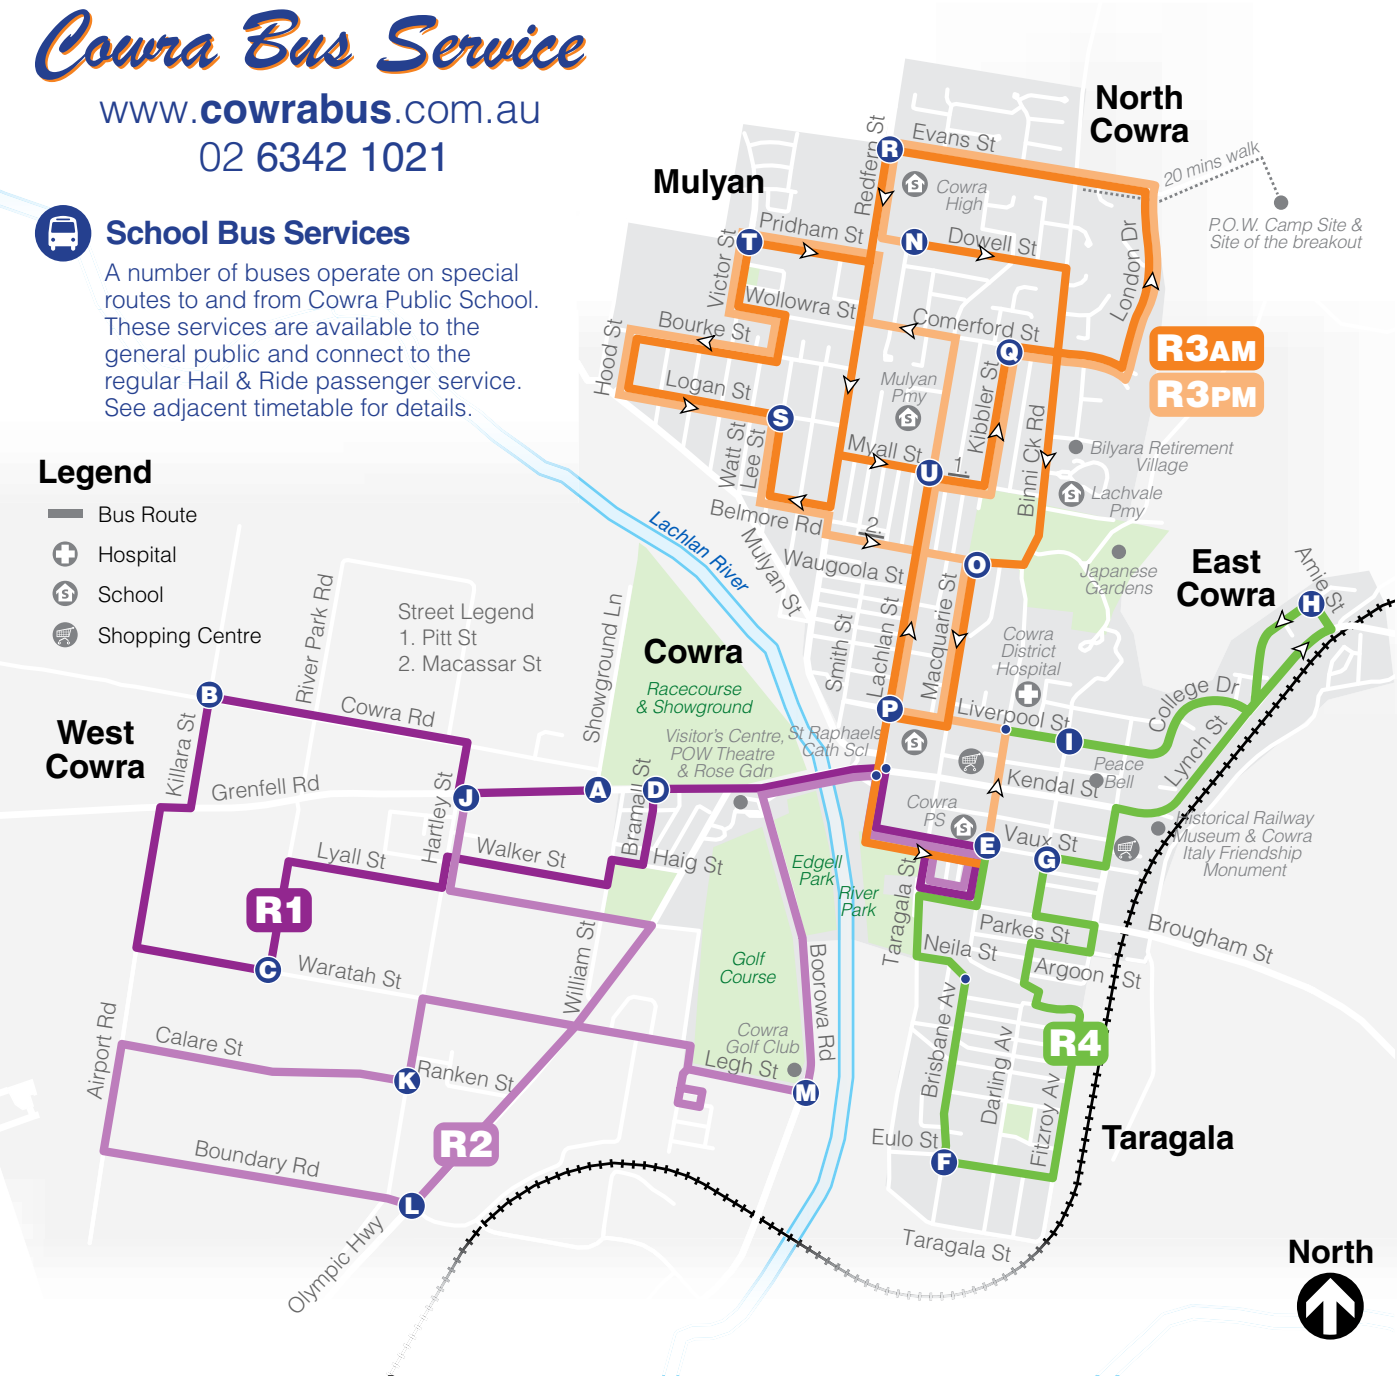

Legend

- Bus Route
 - Hospital
 - School
 - Shopping Centre
- Street Legend
1. Pitt St
2. Macassar St

R1 West Cowra

Monday to Friday

map ref	am	pm
A Grenfell Rd & Showground Ln	8.40
B Killara St & Cowra Rd	8.43
C River Park Rd & Waratah St	8.48
D Grenfell Rd & Bramall St	8.54
E Cowra Public School	T8.58	3.15
Lachlan St & Grenfell Rd	3.28
D Grenfell Rd & Bramall St	3.34
C River Park Rd & Waratah St	3.45
B Killara St & Cowra Rd	3.49
A Grenfell Rd & Showground Ln	3.52

R2 West Cowra

Monday to Friday

map ref	am	pm
J Hartley St & Grenfell Rd	8.37
K Calare & Hartley Sts	8.43
L Boundary Rd & Olympic Hwy	8.48
M Legh St & Boorowra Rd	8.52
E Cowra Public School	T8.55	3.15
Lachlan St & Grenfell Rd	3.28
M Legh St & Boorowra Rd	3.34
L Boundary Rd & Olympic Hwy	3.36
K Calare & Hartley Sts	3.41
J Hartley St & Grenfell Rd	3.47

How to use this timetable

- Using the route map provided find the two timing points you are located between.
- Locate these two timing points on the timetable.
- Your bus is scheduled to arrive between the times shown for these points. For example, if your bus stop is situated between timing points **A** and **B** on the map, then the bus is scheduled to arrive between the time listed for **A** and the time listed for **B**.