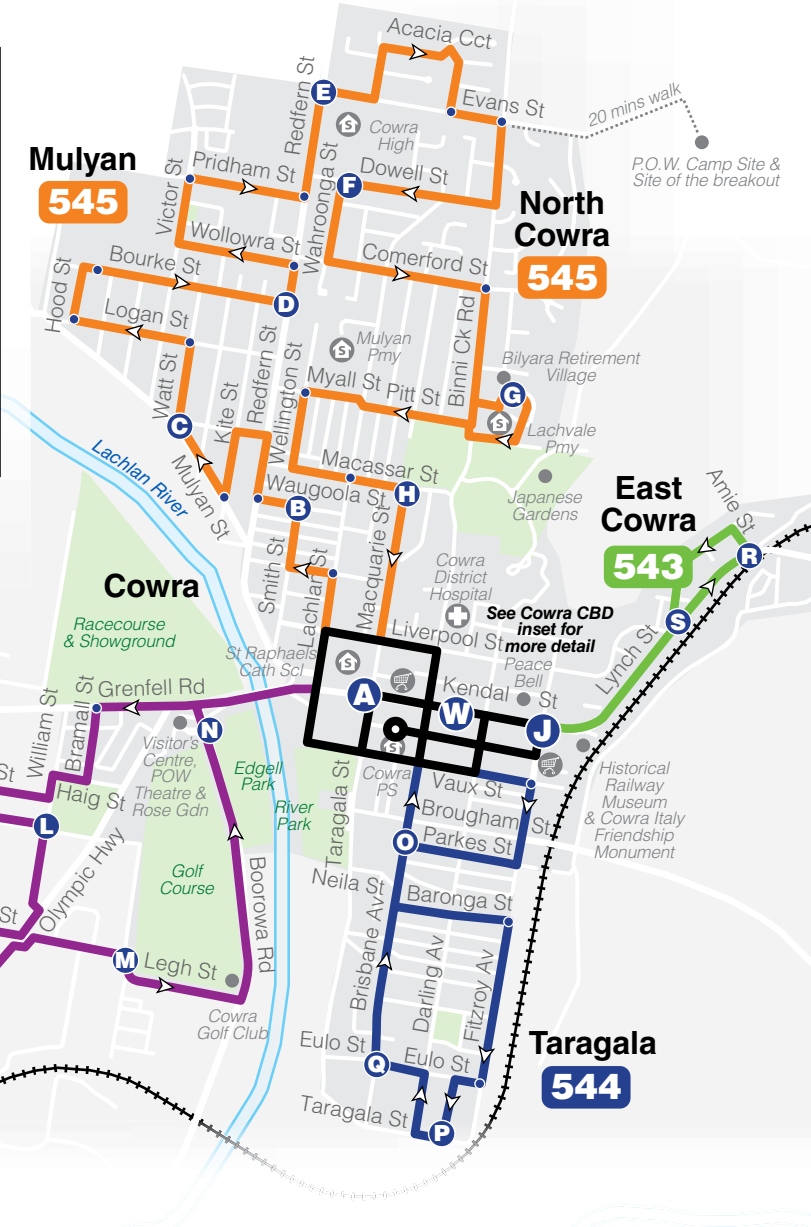

Routes 541/543/544/545

Cowra Bus Service

www.cowrabus.com.au
02 6342 1021

Hail & Ride

All bus services operate Hail & Ride. Please stand in a safe place for the bus to stop and signal the driver as the bus approaches. To exit the bus please tell the driver when you board where you would like to alight, and the driver will stop as close as possible to your desired location.

Legend

- Bus Route
- Hospital
- School
- Shopping Centre

North