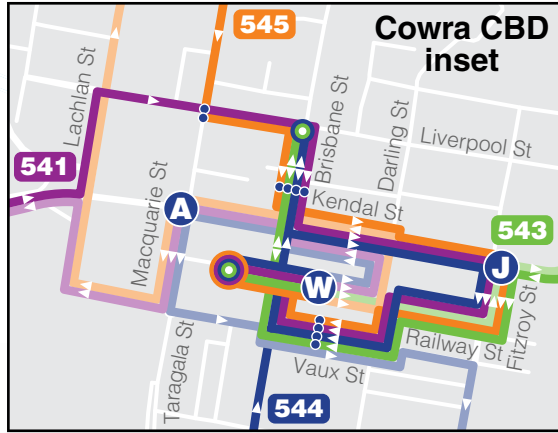

Routes 541/543/544/545

Cowra Bus Service

www.cowrabus.com.au
02 6342 1021

Hail & Ride

All bus services operate Hail & Ride. Please stand in a safe place for the bus to stop and signal the driver as the bus approaches. To exit the bus please tell the driver when you board where you would like to alight, and the driver will stop as close as possible to your desired location.

Legend

- Bus Route
- Hospital
- School
- Shopping Centre

North